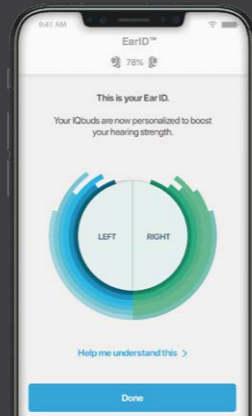

WATER/SWEAT RESISTANT

Bluetooth™

Ear ID™ is an intelligent audiometric system that learns how you hear and automatically adjusts the IQbuds to your hearing prescription.

EarID™

IQBuds MAX

NUHEARA
Hearing Intelligence

INTELLIGENT
WIRELESS EARBUDS
With EAR ID™ Audiometric
Personalization

IQBuds
MAX

NUHEARA
Hearing Intelligence

**INTELLIGENT
WIRELESS EARBUDS**
With EAR ID™ Audiometric
Personalization

EarID™

CALIBRATES TO YOUR EARS

- Ear ID™ creates a unique hearing profile for you by evaluating how you hear the world.
- Personalizes your IQBuds using your unique Ear ID™ profile.
- Update your unique Ear ID™ profile anytime.

Best in class battery life: 20Hrs on the go audio streaming 32 hrs hearing enhancement.

Smart tap touch control with Siri and Google

Low Latency TV Streaming with optional hardware.

High fidelity audio

Customizable tips for a comfortable secure fit

WATER/SWEAT RESISTANT

Bluetooth™

Ear ID™ is an intelligent audiometric system that learns how you hear and automatically adjusts the IQbuds to your hearing prescription.