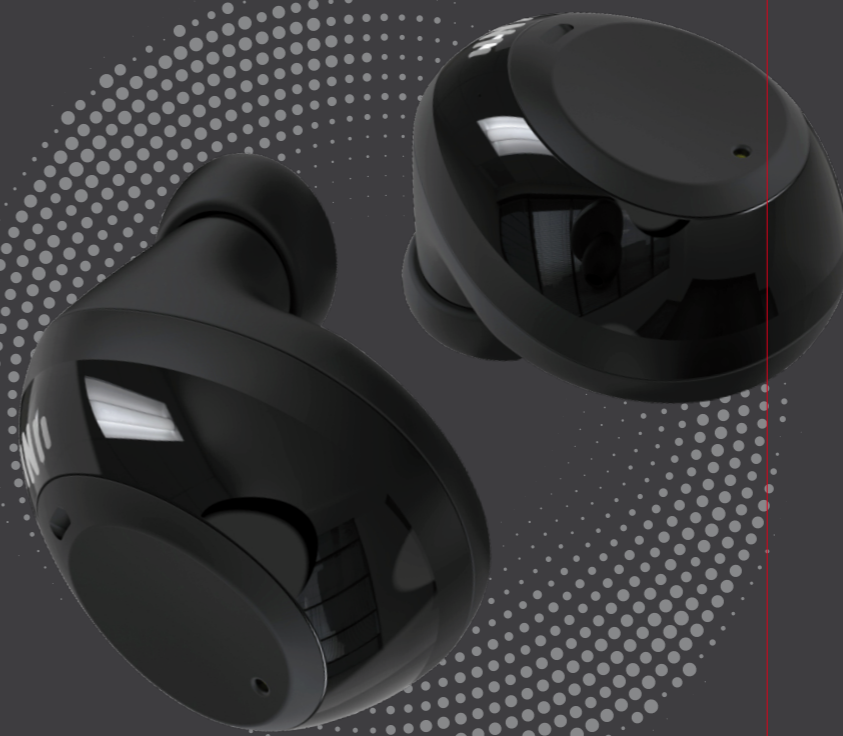

EarID™

CALIBRATES TO YOUR EARS

- Ear ID™ creates a unique hearing profile for you by evaluating how you hear the world.
- Personalizes your IQBuds using your unique Ear ID™ profile.
- Update your unique Ear ID™ profile anytime.

Best in class battery life: 20Hrs on the go audio streaming 32 hrs hearing enhancement.

Smart tap touch control with Siri and Google

Low Latency TV Streaming with optional hardware.

High fidelity audio

Customizable tips for a comfortable secure fit

WATER/SWEAT RESISTANT

Bluetooth™

Ear ID™ is an intelligent audiometric system that learns how you hear and automatically adjusts the IQbuds to your hearing prescription.

EarID™

IQBuds
BOOST

NUHEARA
Hearing Intelligence

INTELLIGENT WIRELESS EARBUDS
With EAR ID™ Audiometric Personalization

9 525880 006265