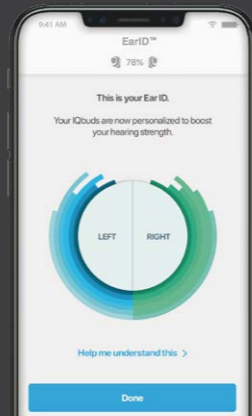

EarID™

CALIBRATES TO YOUR EARS

- Ear ID™ creates a unique hearing profile for you by evaluating how you hear the world.
- Personalizes your IQBuds using your unique Ear ID™ profile.
- Update your unique Ear ID™ profile anytime.

Best in class battery life: 20Hrs on the go audio streaming 32 hrs hearing enhancement.

Smart tap touch control with Siri and Google

Low Latency TV Streaming with optional hardware.

High fidelity audio

Customizable tips for a comfortable secure fit