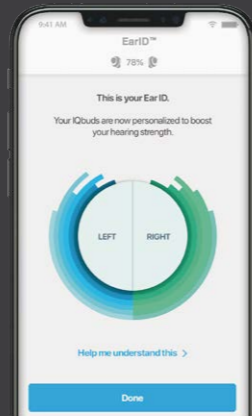

Smart tap touch control with Siri and Google

Low Latency TV Streaming with optional hardware.

High fidelity audio

Customizable tips for a comfortable secure fit

WATER/SWEAT RESISTANT

Bluetooth™

Ear ID™ is an intelligent audiometric system that learns how you hear and automatically adjusts the IQbuds to your hearing prescription.

EarID™

IQBuds
BOOST

NUHEARA
Hearing Intelligence

INTELLIGENT WIRELESS EARBUDS
With EAR ID™ Audiometric Personalization

9 525880 006265

IQBuds
BOOST

NUHEARA
Hearing Intelligence

**INTELLIGENT
WIRELESS EARBUDS**
With EAR ID™ Audiometric
Personalization

EarID™

CALIBRATES TO YOUR EARS

- Ear ID™ creates a unique hearing profile for you by evaluating how you hear the world.
- Personalizes your IQBuds using your unique Ear ID™ profile.
- Update your unique Ear ID™ profile anytime.