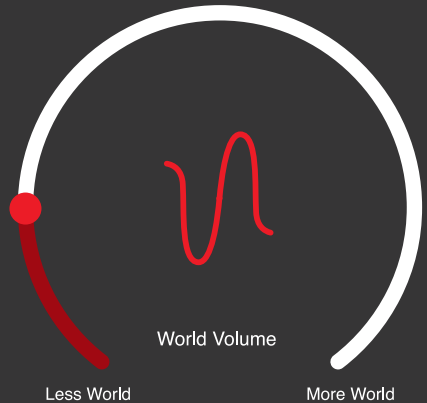

Nuheara IQ

Hearing Intelligence

Our software platform has a world class UI and provides complete control over the powerful DSP algorithms built into the IQbuds

- **SINC™ Control**
- **Ear ID™ Personalization***
- **Step by step guide to fitting**
- **Custom tap-touch**
- **Additional usage guides and tech support**
- **App and firmware updates**

*On IQbuds BOOST only